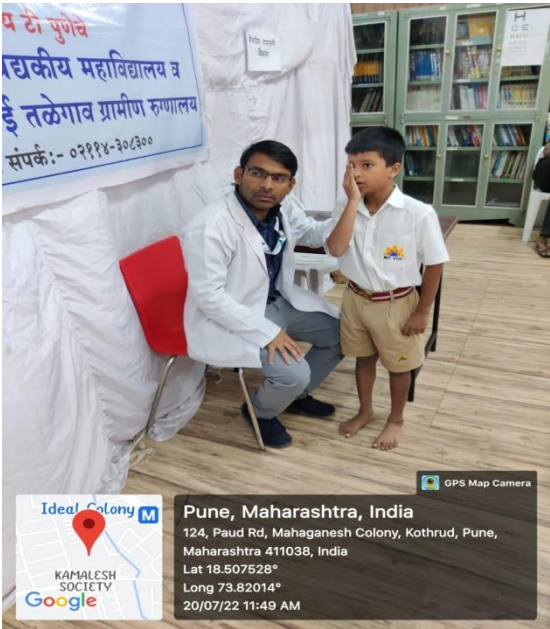

Photo

Student Checking